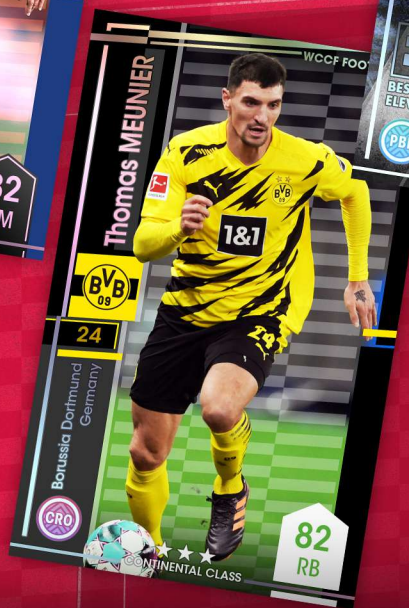

# REGULAR SCOUT LINE UP!

WCCF  
FOOTISTA  
2021