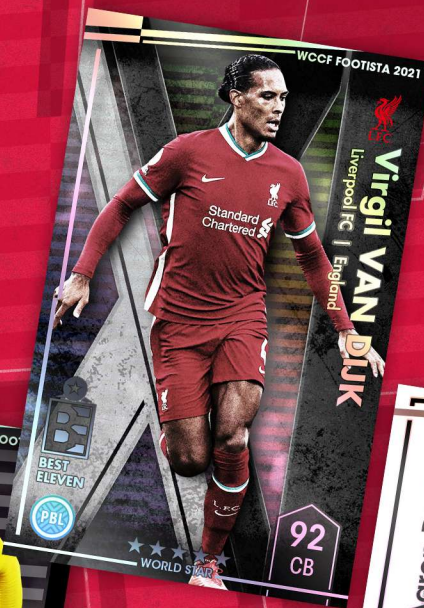

# REGULAR SCOUT LINE UP!

WCCF  
FOOTISTA  
2021