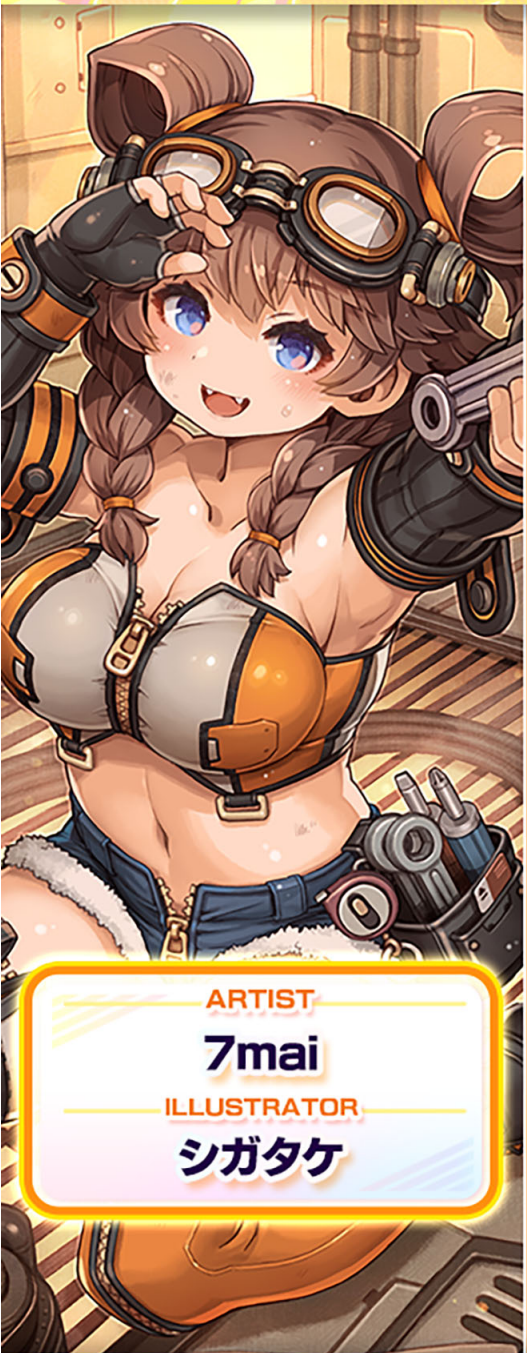

# 「Mate ep. I」新マップ登場!

2026/7/2 ~

ARTIST

**7mai**

ILLUSTRATOR

**シガタケ**

ARTIST

**MYUKKE.**

ILLUSTRATOR

**ゼンマイブック**

ARTIST

**CHUBAY**

ILLUSTRATOR

**T-TRACK**

ARTIST

**瀬名航 feat. なんね**