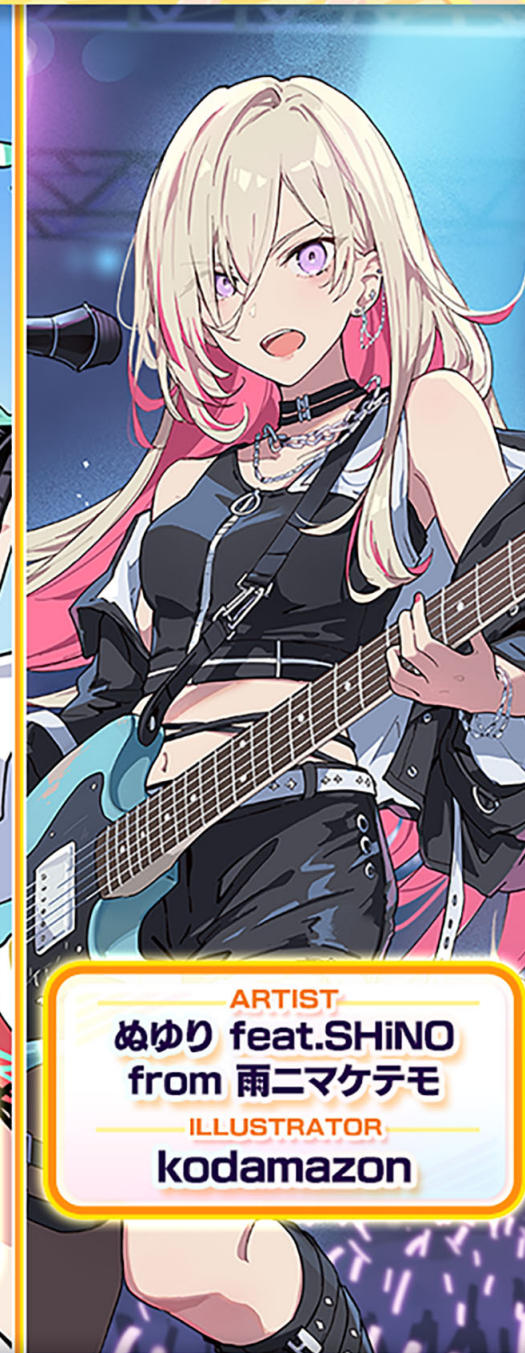

ARTIST

**ぬゆり feat.SHINO
from 雨ニマケテモ**

ILLUSTRATOR

kodamazon